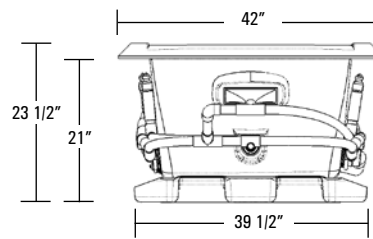

CENTURY 46 MOTIF

AQUATIC

CENTURY SERIES MODEL # AI7242RC46 / AI28AIR7242TO (Tub Only)

Two Person Bath

Rough-In Plumbing Measurements

SPECIFICATIONS:

GENERAL SPECIFICATIONS:

Tub Size	72" x 42" x 23 1/2"
	183 cm x 107 cm x 60 cm
Bathing Well	42" long 26" wide 21 1/4" interior depth
Maximum Water Depth	17 1/2"
Shipping Weight	244 lbs. / 111 kg
Tub Weight Filled	1062 lbs. / 482 kg
Tub Only Weight	138 lbs. / 63 kg
Weight w/Equipment	182 lbs. / 83 kg
Gallons to Overflow	106 gal. / 401 L
Gallons to Operate	1 bather: 87 gal. / 329 L 2 bathers: 68 gal. / 257 L