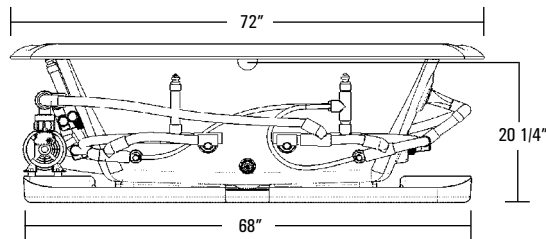

CENTURY 46 MOTIF

AQUATIC

CENTURY SERIES MODEL # AI7242RC46 / AI28AIR7242TO (Tub Only)

Two Person Bath

Rough-In Plumbing Measurements

SPECIFICATIONS:

GENERAL SPECIFICATIONS:

Tub Size	72" x 42" x 23 1/2"
	183 cm x 107 cm x 60 cm
Bathing Well	42" long 26" wide 21 1/4" interior depth
Maximum Water Depth	17 1/2"
Shipping Weight	244 lbs. / 111 kg
Tub Weight Filled	1062 lbs. / 482 kg
Tub Only Weight	138 lbs. / 63 kg
Weight w/Equipment	182 lbs. / 83 kg
Gallons to Overflow	106 gal. / 401 L
Gallons to Operate	1 bather: 87 gal. / 329 L 2 bathers: 68 gal. / 257 L