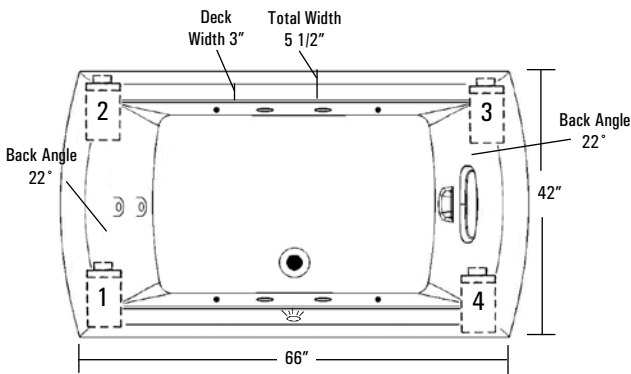

CENTURY 46 MOTIF

AQUATIC

CENTURY SERIES MODEL # AI7242RC46 / AI28AIR7242TO (Tub Only)

Two Person Bath

Rough-In Plumbing Measurements

SPECIFICATIONS:

GENERAL SPECIFICATIONS:

Tub Size	72" x 42" x 23 1/2"
	183 cm x 107 cm x 60 cm
Bathing Well	42" long 26" wide 21 1/4" interior depth
Maximum Water Depth	17 1/2"
Shipping Weight	244 lbs. / 111 kg
Tub Weight Filled	1062 lbs. / 482 kg
Tub Only Weight	138 lbs. / 63 kg
Weight w/Equipment	182 lbs. / 83 kg
Gallons to Overflow	106 gal. / 401 L
Gallons to Operate	1 bather: 87 gal. / 329 L 2 bathers: 68 gal. / 257 L