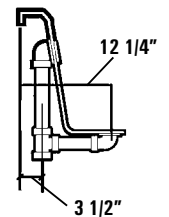

CENTURY 46 MOTIF

AQUATIC

CENTURY SERIES MODEL # AI7242RC46 / AI28AIR7242TO (Tub Only)

Two Person Bath

Rough-In Plumbing Measurements

SPECIFICATIONS:

GENERAL SPECIFICATIONS:

Tub Size	72" x 42" x 23 1/2"
	183 cm x 107 cm x 60 cm
Bathing Well	42" long 26" wide 21 1/4" interior depth
Maximum Water Depth	17 1/2"
Shipping Weight	244 lbs. / 111 kg
Tub Weight Filled	1062 lbs. / 482 kg
Tub Only Weight	138 lbs. / 63 kg
Weight w/Equipment	182 lbs. / 83 kg
Gallons to Overflow	106 gal. / 401 L
Gallons to Operate	1 bather: 87 gal. / 329 L 2 bathers: 68 gal. / 257 L